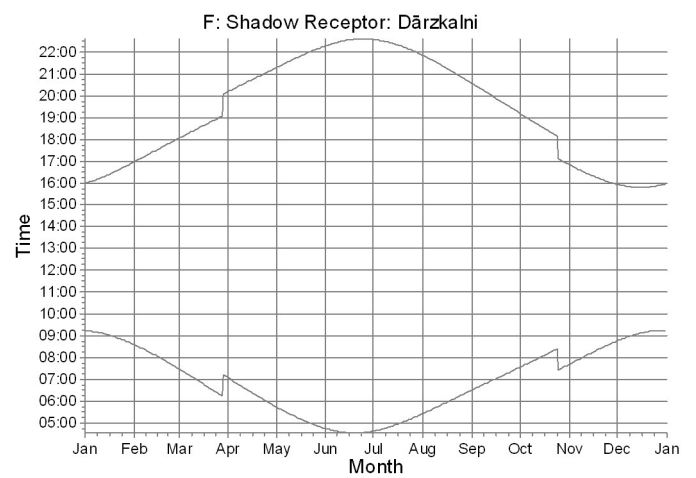

SHADOW - Calendar, graphical