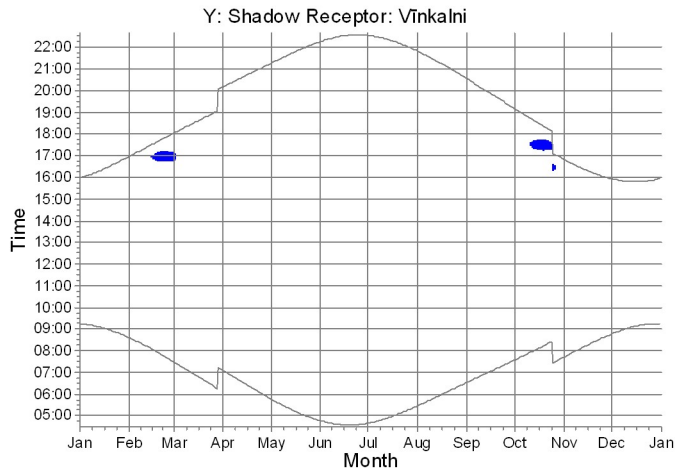

SHADOW - Calendar, graphical