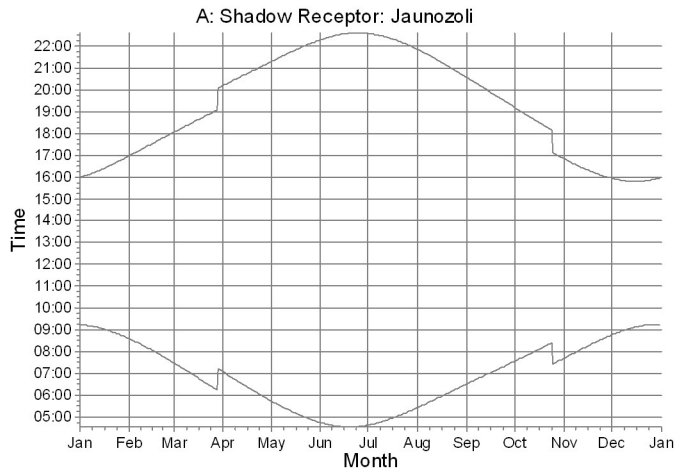

SHADOW - Calendar, graphical