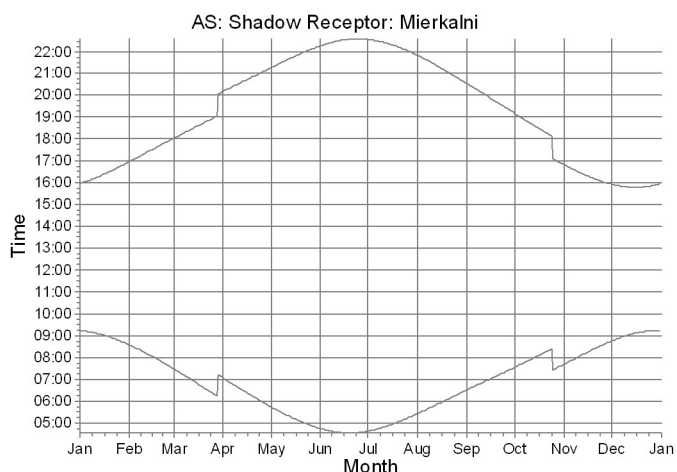

SHADOW - Calendar, graphical

WTGs

4: VES-4 (1.alternativa)

SHADOW - Calendar per WTG

WTG: 1 - VES-1 (1.alternativa)

Assumptions for shadow calculations

Sunshine probability S (Average daily sunshine hours) []

Jan	Feb	Mar	Apr	May	Jun	Jul	Aug	Sep	Oct	Nov	Dec
1.16	2.12	4.45	6.25	9.03	9.67	9.68	8.42	5.40	2.84	1.20	0.65

Operational time

0	1	Sum
3,899	3,899	7,798