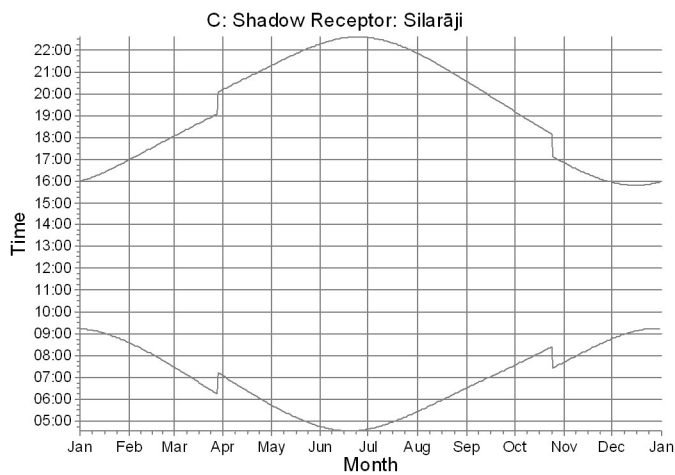

SHADOW - Calendar, graphical