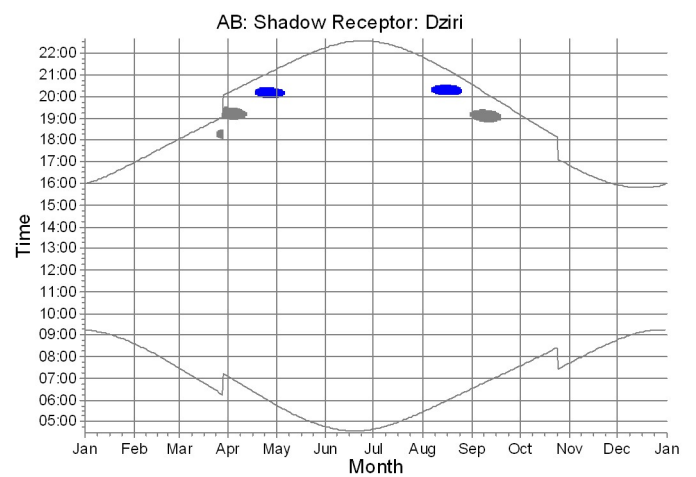

SHADOW - Calendar, graphical