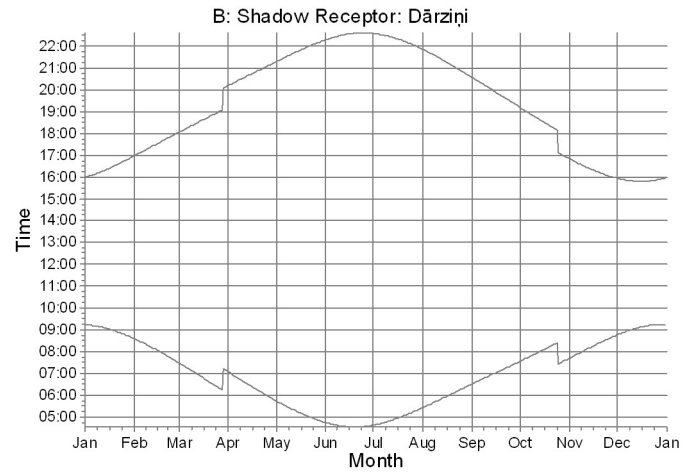

SHADOW - Calendar, graphical