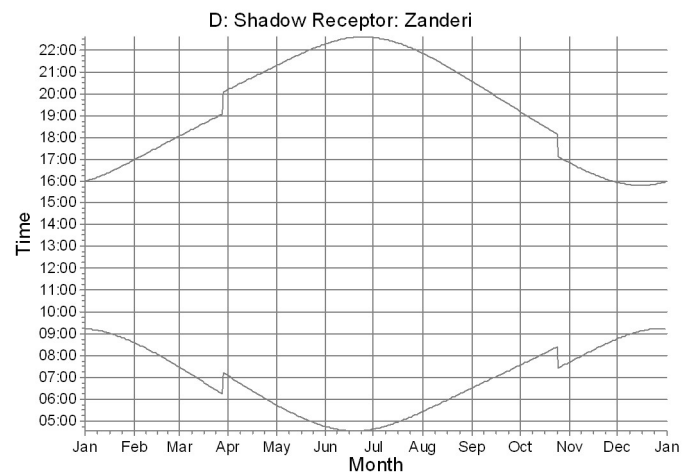

SHADOW - Calendar, graphical