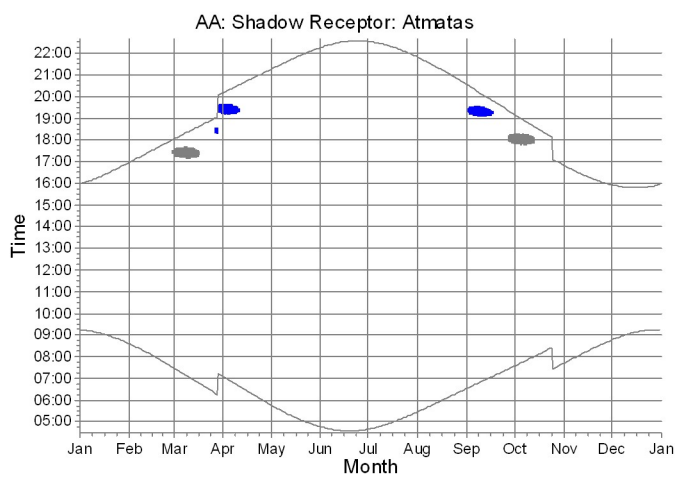

SHADOW - Calendar, graphical