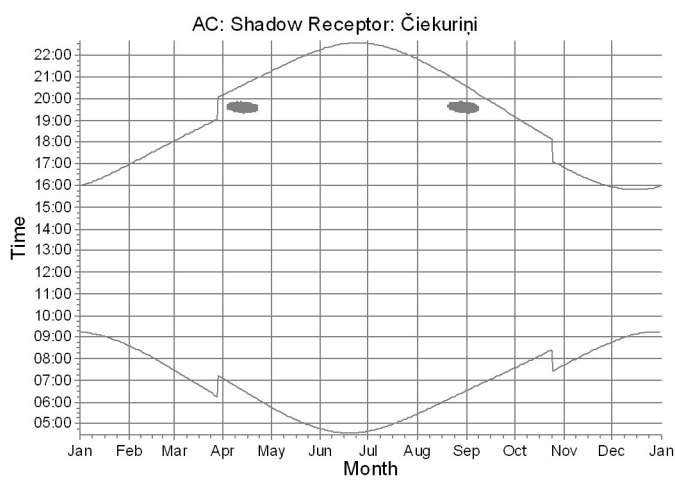

SHADOW - Calendar, graphical