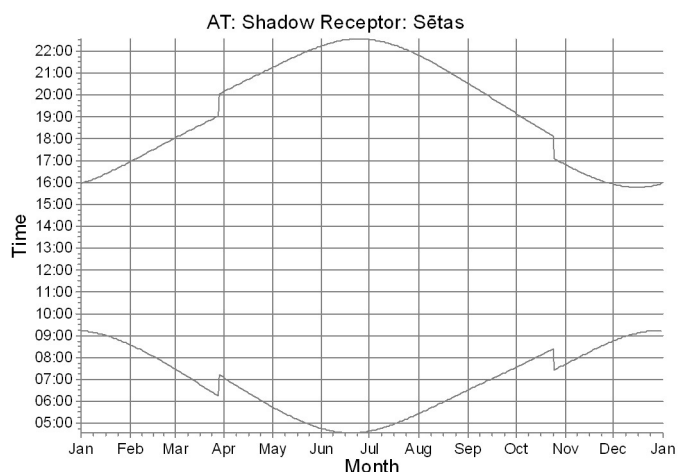

SHADOW - Calendar, graphical

WTGs

4: VES-4 (1.alternativa)

SHADOW - Calendar per WTG

WTG: 1 - VES-1 (1.alternativa)

Assumptions for shadow calculations

Sunshine probability S (Average daily sunshine hours) []

Jan	Feb	Mar	Apr	May	Jun	Jul	Aug	Sep	Oct	Nov	Dec
1.16	2.12	4.45	6.25	9.03	9.67	9.68	8.42	5.40	2.84	1.20	0.65

Operational time

0	1	Sum
3,899	3,899	7,798