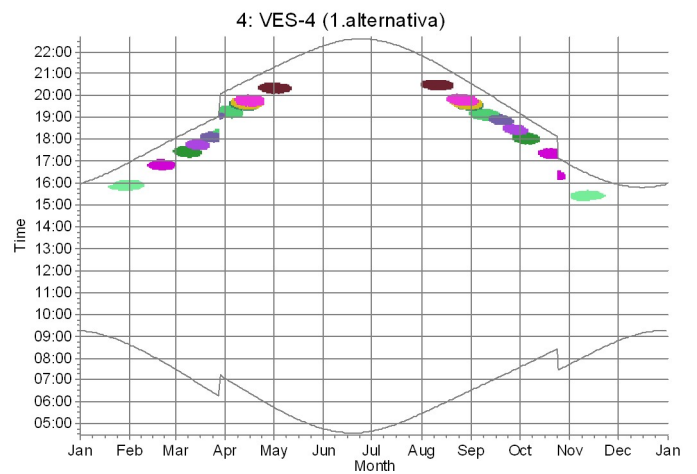

SHADOW - Calendar per WTG, graphical

Shadow receptors

- G: Shadow Receptor: Dzirnavas
- H: Shadow Receptor: Berenti
- I: Shadow Receptor: Arumkalni
- M: Shadow Receptor: Sirupfabrika
- N: Shadow Receptor: Mež mainieki

- T: Shadow Receptor: Tirumi
- U: Shadow Receptor: Krauli
- X: Shadow Receptor: Krojji
- Y: Shadow Receptor: Vinkalni
- Z: Shadow Receptor: Salini

- AA: Shadow Receptor: Almatas
- AB: Shadow Receptor: Dziri
- AC: Shadow Receptor: Ciekurini
- AD: Shadow Receptor: Kraci
- AE: Shadow Receptor: Cerini

- AF: Shadow Receptor: Niedragi
- AO: Shadow Receptor: Jaunkaleji
- AQ: Shadow Receptor: Ivnieku ferma
- AR: Shadow Receptor: Kalnenieki