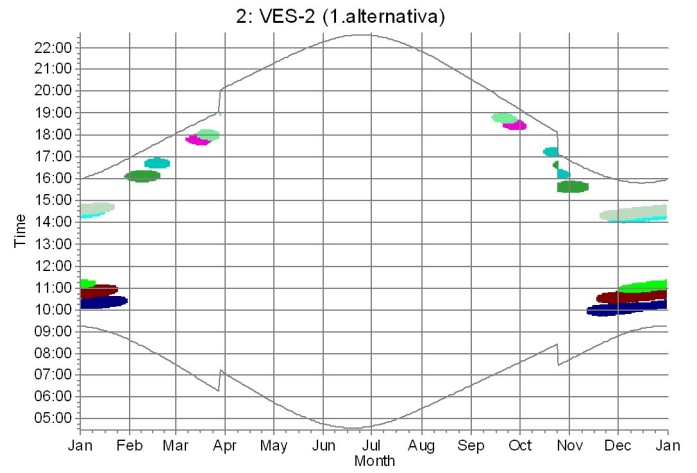

SHADOW - Calendar per WTG, graphical

Shadow receptors

- G: Shadow Receptor: Dzirnavas
- H: Shadow Receptor: Berenti
- I: Shadow Receptor: Arumkalni
- M: Shadow Receptor: Sirupfabrika
- N: Shadow Receptor: Mež mainieki

- T: Shadow Receptor: Tirumi
- U: Shadow Receptor: Krauli
- X: Shadow Receptor: Krojji
- Y: Shadow Receptor: Vinkalni
- Z: Shadow Receptor: Salini

- AA: Shadow Receptor: Almatas
- AB: Shadow Receptor: Dziri
- AC: Shadow Receptor: Ciekurini
- AD: Shadow Receptor: Kraci
- AE: Shadow Receptor: Cerini

- AF: Shadow Receptor: Niedragi
- AO: Shadow Receptor: Jaunkaleji
- AQ: Shadow Receptor: Ivnieku ferma
- AR: Shadow Receptor: Kalnenieki