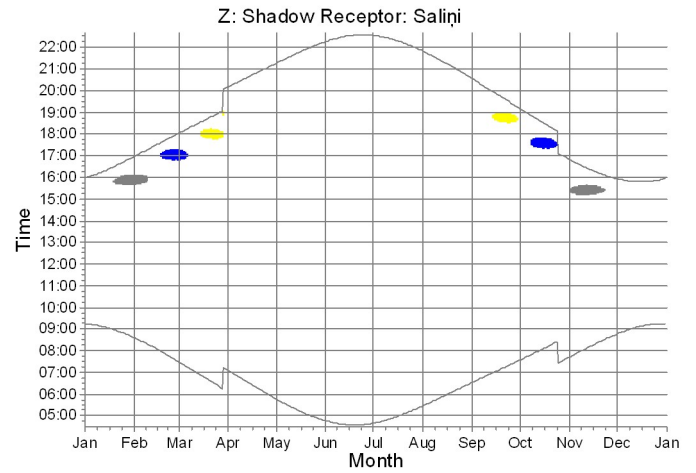

SHADOW - Calendar, graphical