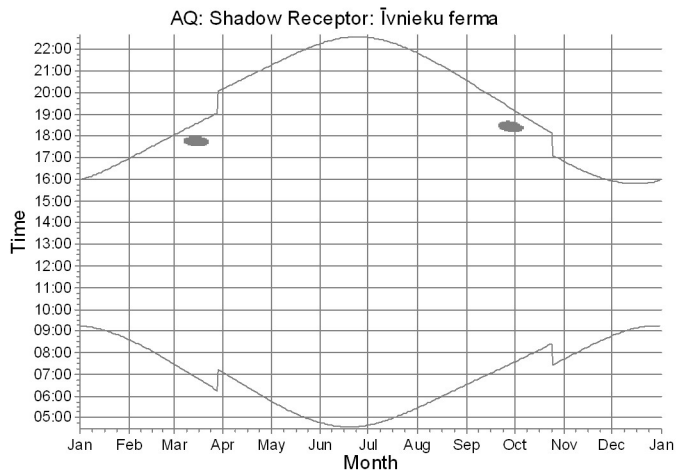

SHADOW - Calendar, graphical

WTGs

4: VES-4 (1.alternativa)

SHADOW - Calendar per WTG

WTG: 1 - VES-1 (1.alternativa)

Assumptions for shadow calculations

Sunshine probability S (Average daily sunshine hours) []

Jan	Feb	Mar	Apr	May	Jun	Jul	Aug	Sep	Oct	Nov	Dec
1.16	2.12	4.45	6.25	9.03	9.67	9.68	8.42	5.40	2.84	1.20	0.65

Operational time

0	1	Sum
3,899	3,899	7,798