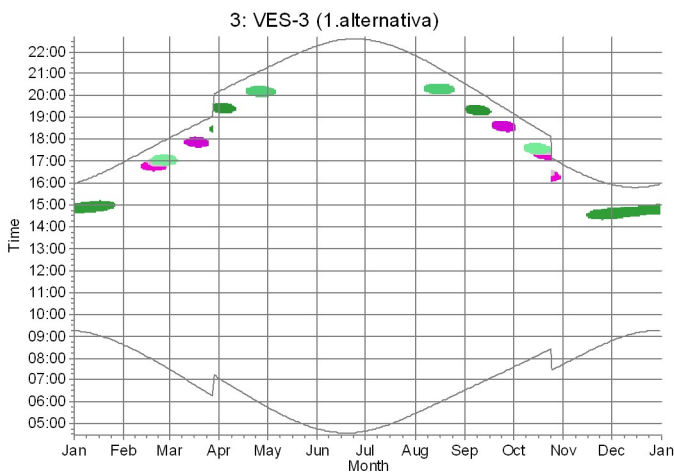

SHADOW - Calendar per WTG, graphical

Shadow receptors

- G: Shadow Receptor: Dzirnavas
- H: Shadow Receptor: Berenti
- I: Shadow Receptor: Arumkalni
- M: Shadow Receptor: Sirupfabrika
- N: Shadow Receptor: Mež mainieki

- T: Shadow Receptor: Tirumi
- U: Shadow Receptor: Krauli
- X: Shadow Receptor: Krojji
- Y: Shadow Receptor: Vinkalni
- Z: Shadow Receptor: Salini

- AA: Shadow Receptor: Almatas
- AB: Shadow Receptor: Dziri
- AC: Shadow Receptor: Ciekurini
- AD: Shadow Receptor: Kraci
- AE: Shadow Receptor: Cerini

- AF: Shadow Receptor: Niedragi
- AO: Shadow Receptor: Jaunkaleji
- AQ: Shadow Receptor: Ivnieku ferma
- AR: Shadow Receptor: Kalnenieki