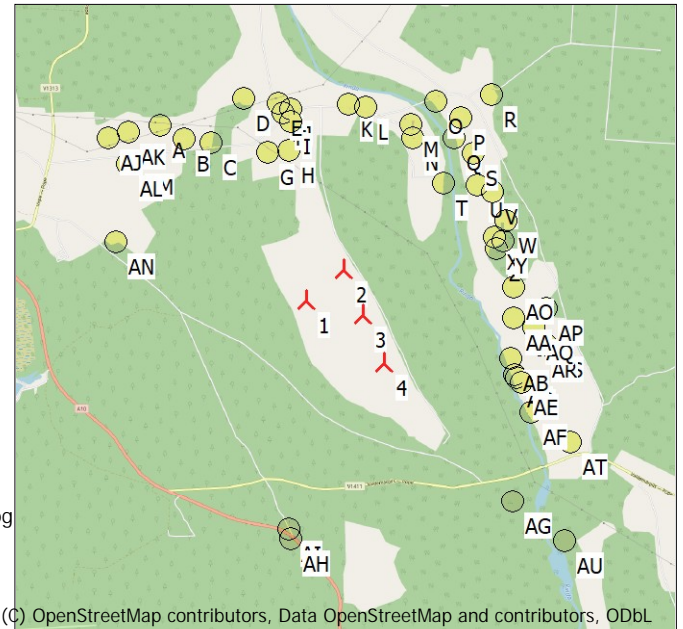

To be continued on next page...

(C) OpenStreetMap contributors, Data OpenStreetMap and contributors, ODbL
Scale 1:75,000
New WTG Shadow receptor