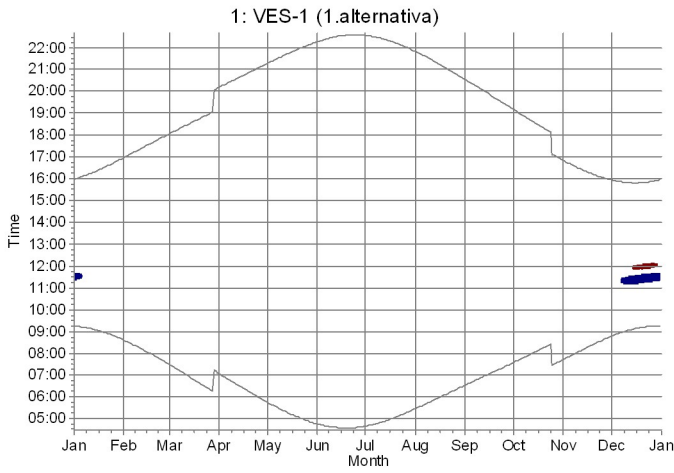

SHADOW - Calendar per WTG, graphical

Shadow receptors

- G: Shadow Receptor: Dzirnavas
- H: Shadow Receptor: Berenti
- I: Shadow Receptor: Arumkalni
- M: Shadow Receptor: Sirupfabrika
- N: Shadow Receptor: Mež mainieki

- T: Shadow Receptor: Tirumi
- U: Shadow Receptor: Krauli
- X: Shadow Receptor: Krojji
- Y: Shadow Receptor: Vinkalni
- Z: Shadow Receptor: Salini

- AA: Shadow Receptor: Almatas
- AB: Shadow Receptor: Dziri
- AC: Shadow Receptor: Ciekurini
- AD: Shadow Receptor: Kraci
- AE: Shadow Receptor: Cerini

- AF: Shadow Receptor: Niedragi
- AO: Shadow Receptor: Jaunkaleji
- AQ: Shadow Receptor: Ivnieku ferma
- AR: Shadow Receptor: Kalnenieki