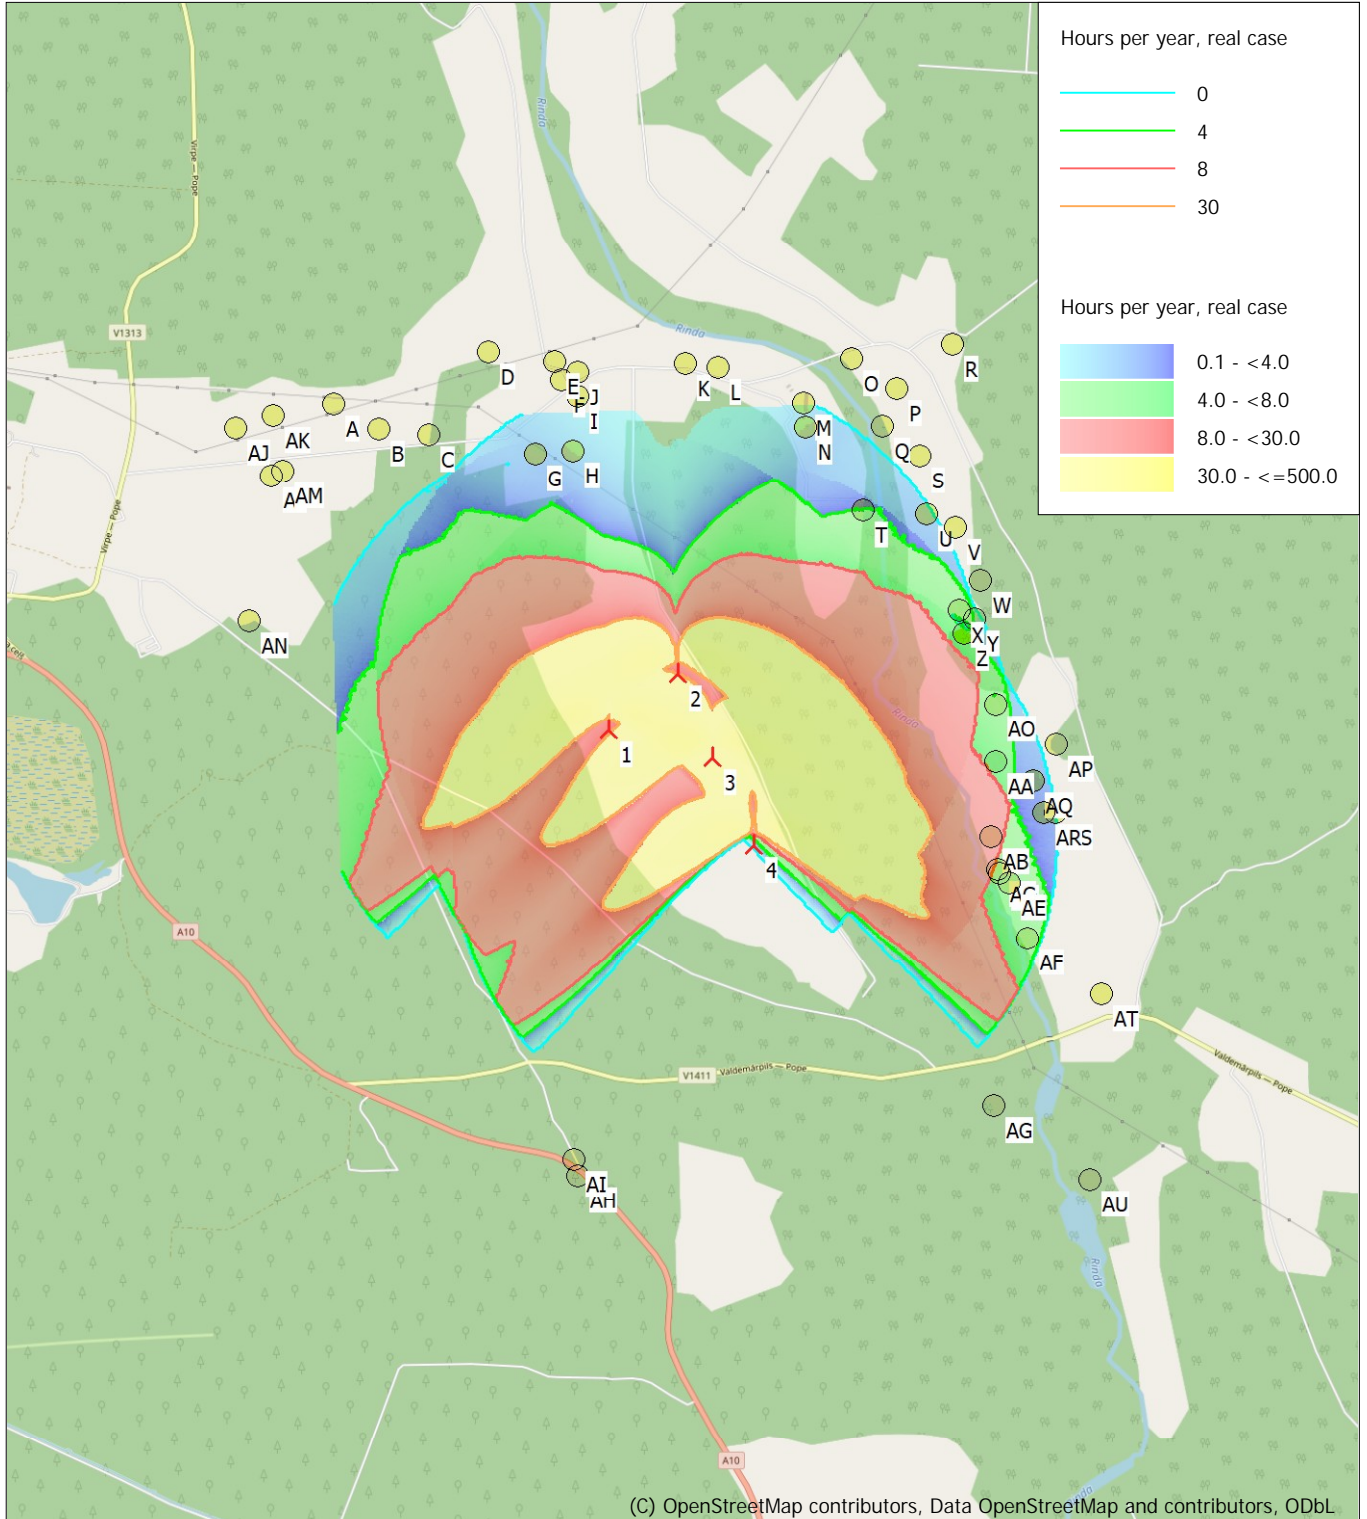

SHADOW - Map

(C) OpenStreetMap contributors, Data OpenStreetMap and contributors, ODbL

0 500 1000 1500 2000 m

Map: EMD OpenStreetMap , Print scale 1:40,000, Map center Latvian TM LKS92-LKS92 (LV) East: 374,741 North: 362,612

🚧 New WTG

🟡 Shadow receptor

Flicker map level: Elevation Grid Data Object: jaunais_EMDGrid_0(1).wpg (1)