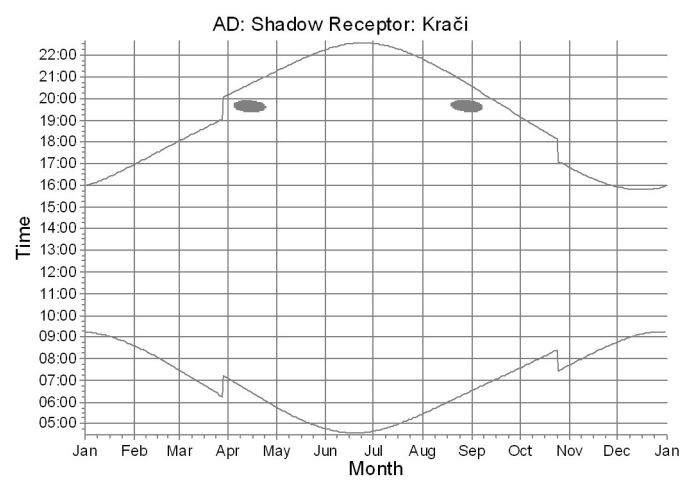

SHADOW - Calendar, graphical