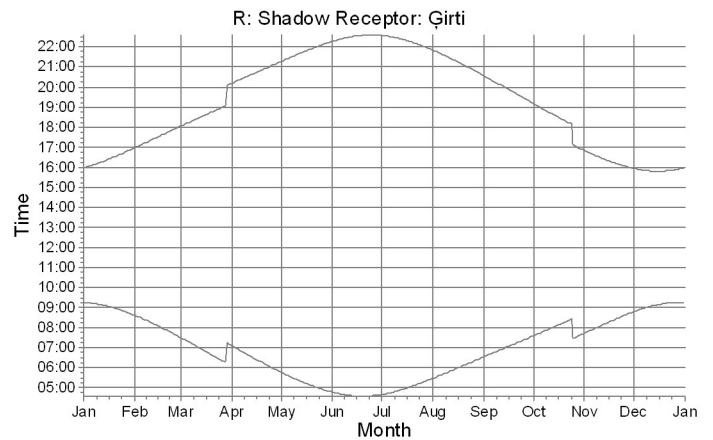

Project:

Sarce 1. alternativa

Licensed user:

Enviroprojekts, SIA

Maza Nometņu iela 31

LV-1002 Rīga

+37129262684

Peteris Blumats / info@enviro.lv

Calculated:

20/07/2021 14:02/3.4.424

SHADOW - Calendar, graphical

WTGs