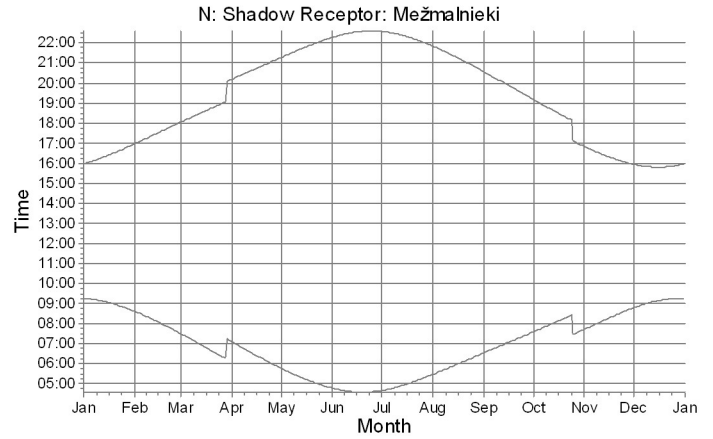

Project:

Sarce 1. alternativa

Licensed user:

Enviroprojekts, SIA

Maza Nometņu iela 31

LV-1002 Rīga

+37129262684

Peteris Blumats / info@enviro.lv

Calculated:

20/07/2021 14:02/3.4.424

SHADOW - Calendar, graphical

WTGs