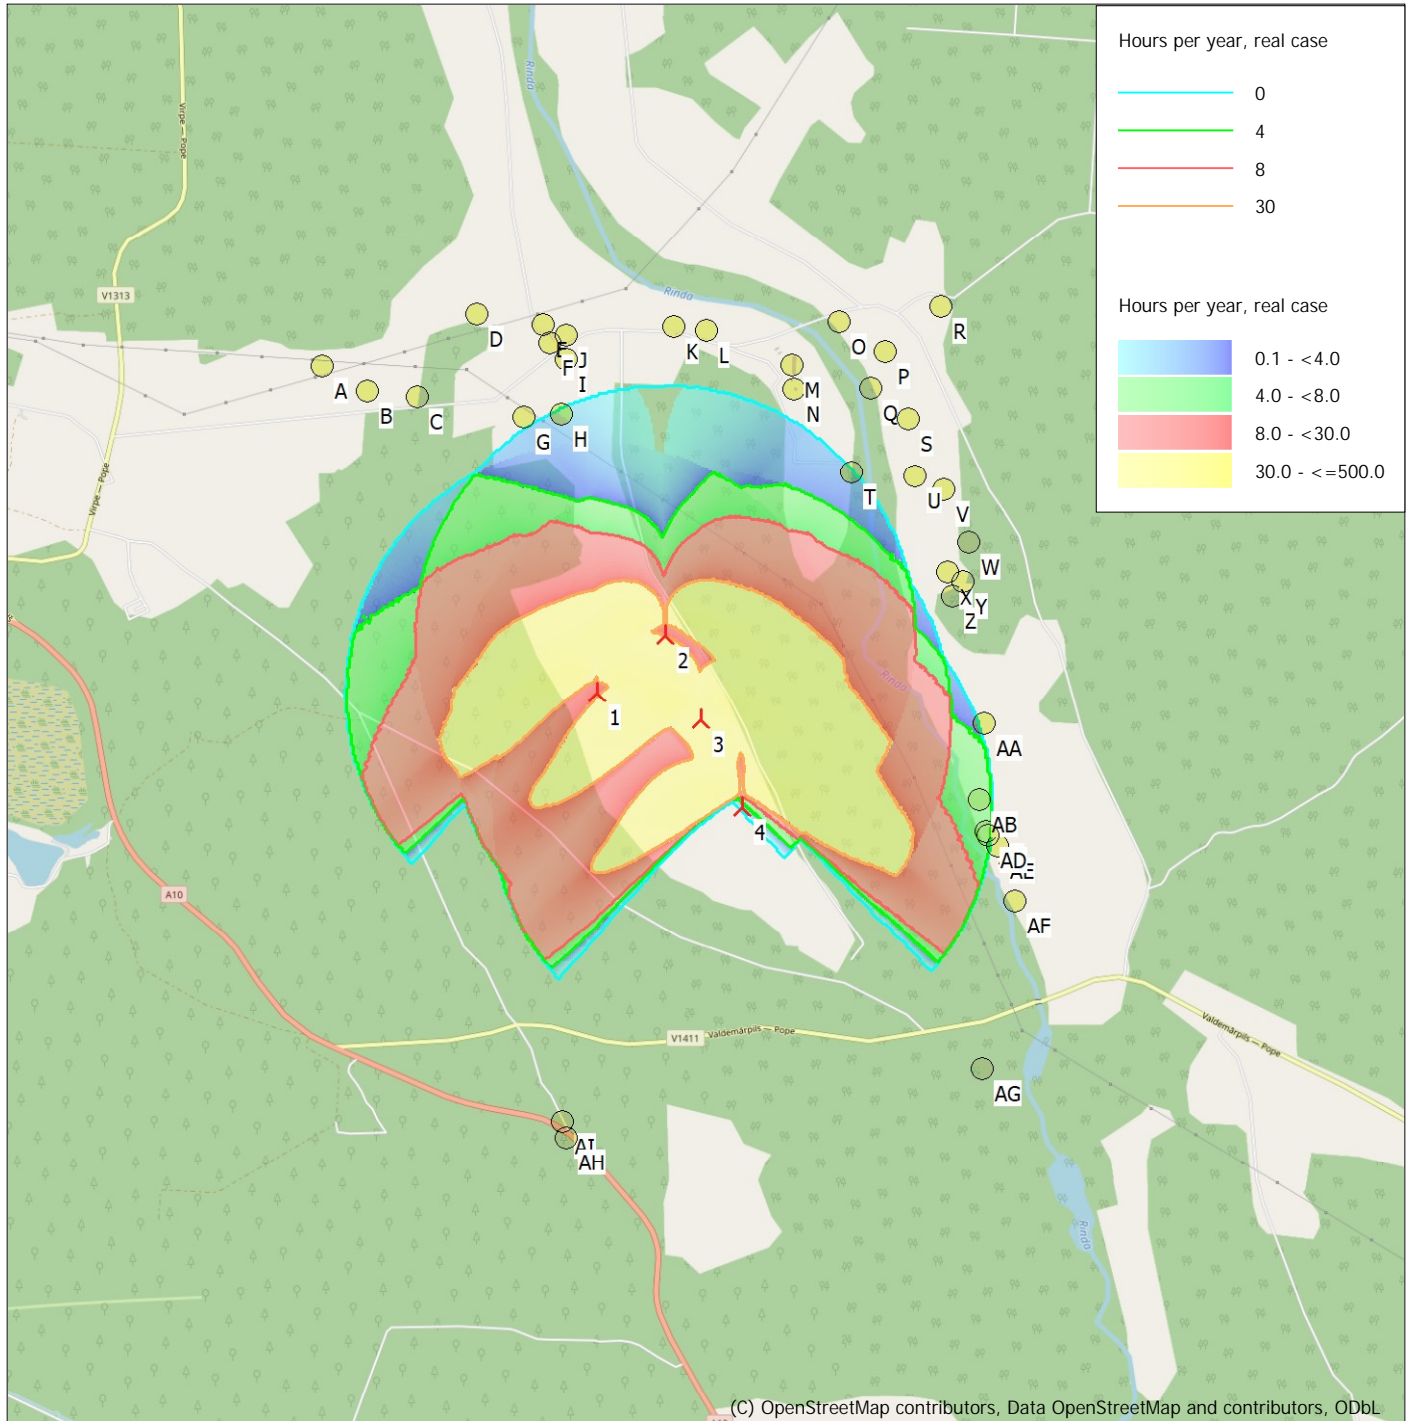

SHADOW - Calendar per WTG, graphical

Shadow receptors

H: Shadow Receptor: Berenti
 T: Shadow Receptor: Tirumi

AB: Shadow Receptor: Dziri
 AC: Shadow Receptor: Ciekurini

AD: Shadow Receptor: Kraci

SHADOW - Map