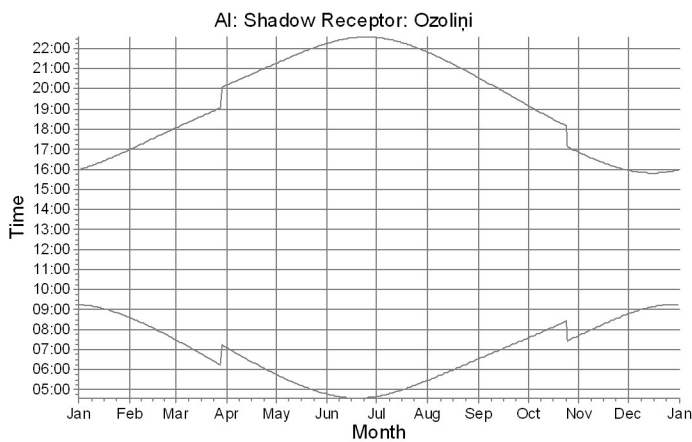

SHADOW - Calendar, graphical

WTGs

2: VES-2 (1.alternativa)

SHADOW - Calendar, graphical

WTGs

4: VES-4 (1.alternativa)

SHADOW - Calendar, graphical

Project: