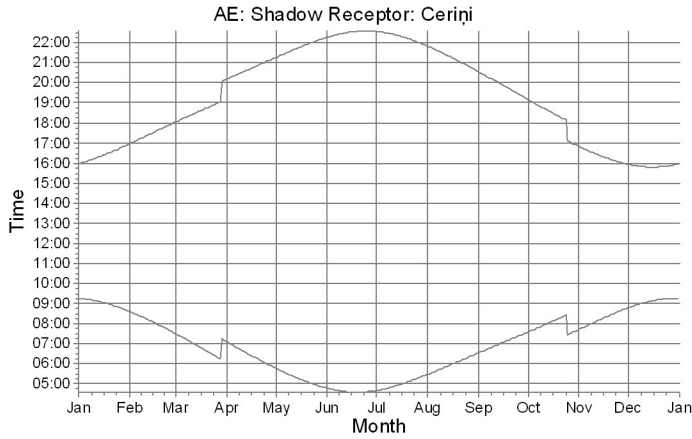

SHADOW - Calendar, graphical

WTGs

2: VES-2 (1.alternativa)

SHADOW - Calendar, graphical

WTGs

4: VES-4 (1.alternativa)

SHADOW - Calendar, graphical

Project: