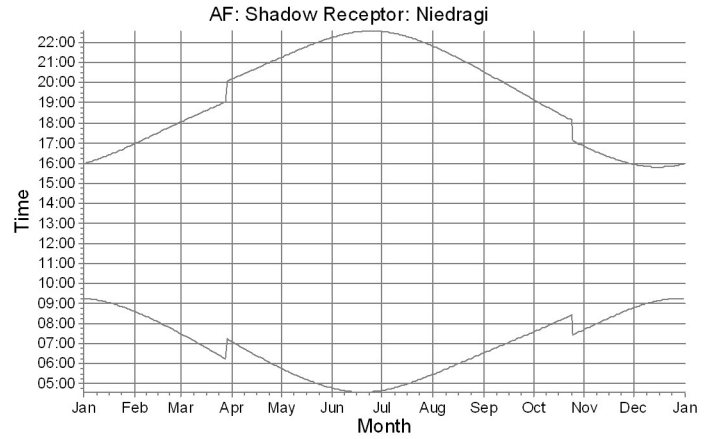

SHADOW - Calendar, graphical

WTGs

2: VES-2 (1.alternativa)

SHADOW - Calendar, graphical

WTGs

4: VES-4 (1.alternativa)

SHADOW - Calendar, graphical

Project: