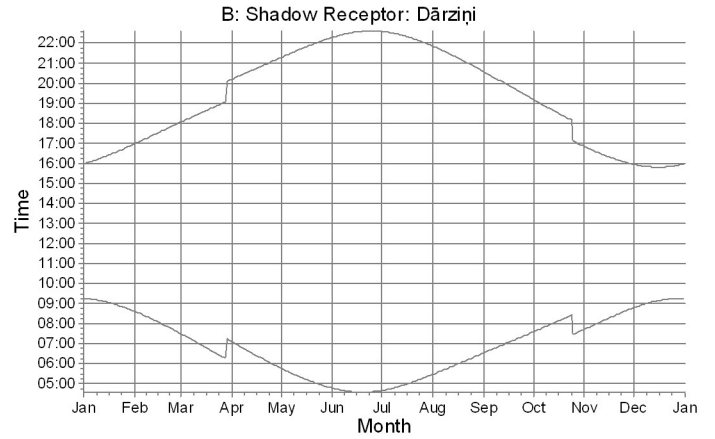

Table layout: For each day in each month the following matrix apply

Day in month	Sun rise (hh:mm)	First time (hh:mm) with flicker	(WTG causing flicker first time)
	Sun set (hh:mm)	Minutes with flicker	Last time (hh:mm) with flicker
			(WTG causing flicker last time)

SHADOW - Calendar, graphical