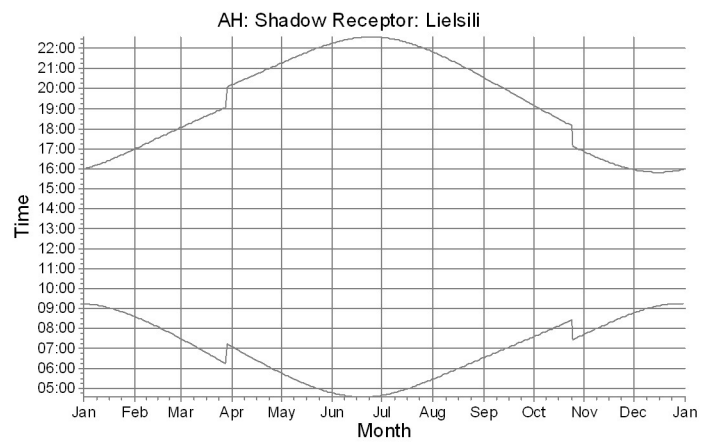

SHADOW - Calendar, graphical

WTGs

2: VES-2 (1.alternativa)

SHADOW - Calendar, graphical

WTGs

4: VES-4 (1.alternativa)

SHADOW - Calendar, graphical

Project: