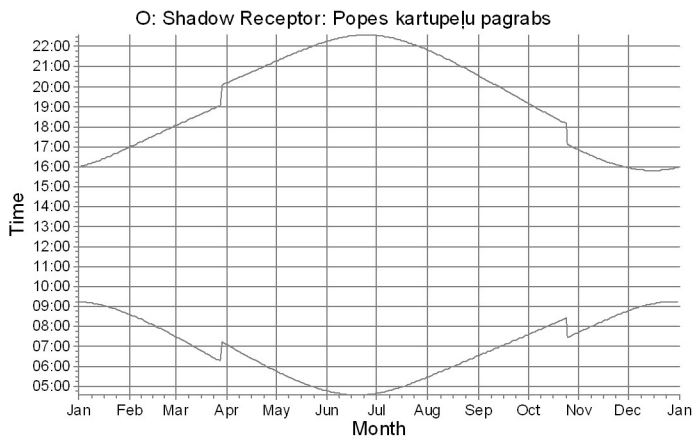

Project:

Sarce 1. alternativa

Licensed user:

Enviroprojekts, SIA

Maza Nometņu iela 31

LV-1002 Rīga

+37129262684

Peteris Blumats / info@enviro.lv

Calculated:

20/07/2021 14:02/3.4.424

SHADOW - Calendar, graphical

WTGs