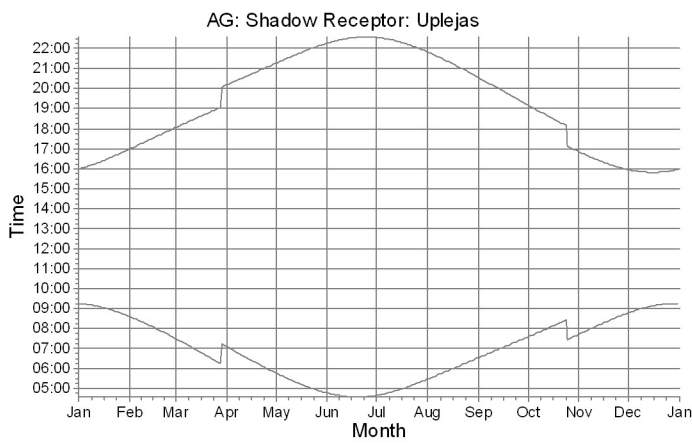

SHADOW - Calendar, graphical

WTGs

2: VES-2 (1.alternativa)

SHADOW - Calendar, graphical

WTGs

4: VES-4 (1.alternativa)

SHADOW - Calendar, graphical

Project: