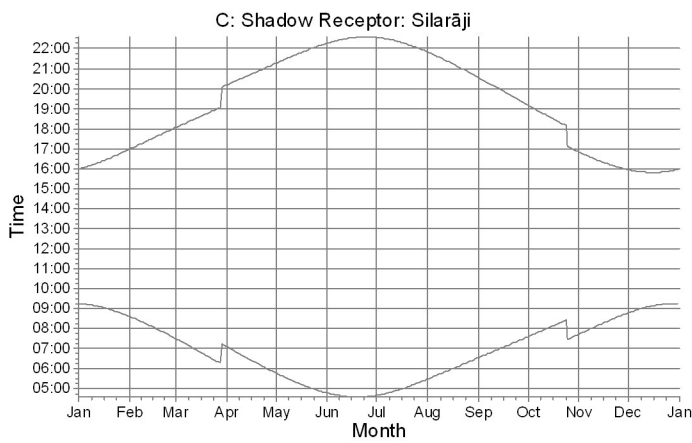

Table layout: For each day in each month the following matrix apply

Day in month	Sun rise (hh:mm)	First time (hh:mm) with flicker	(WTG causing flicker first time)
	Sun set (hh:mm)	Minutes with flicker	Last time (hh:mm) with flicker
			(WTG causing flicker last time)

SHADOW - Calendar, graphical