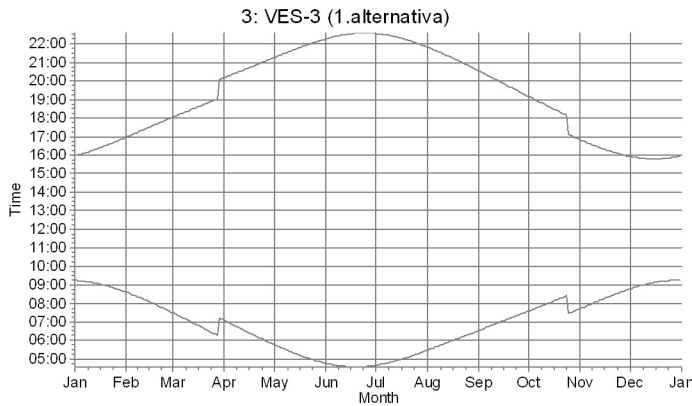

SHADOW - Calendar per WTG, graphical

Shadow receptors

H: Shadow Receptor: Berenti
T: Shadow Receptor: Tirumi

AB: Shadow Receptor: Dziri
AC: Shadow Receptor: Ciekurini

AD: Shadow Receptor: Kraci