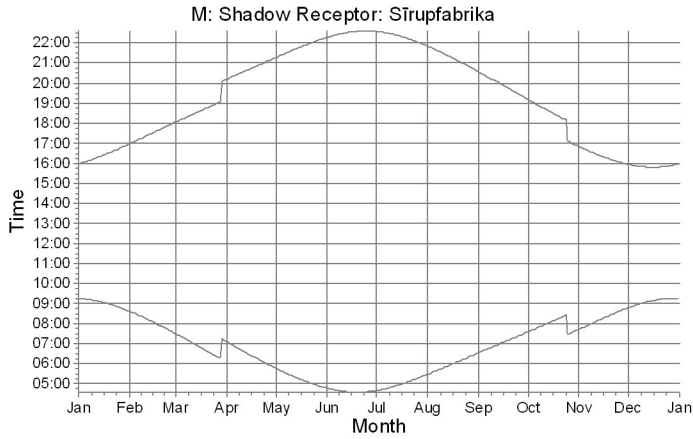

Project:

Sarce 1. alternativa

Licensed user:

Enviroprojekts, SIA

Maza Nometņu iela 31

LV-1002 Rīga

+37129262684

Peteris Blumats / info@enviro.lv

Calculated:

20/07/2021 14:02/3.4.424

SHADOW - Calendar, graphical

WTGs