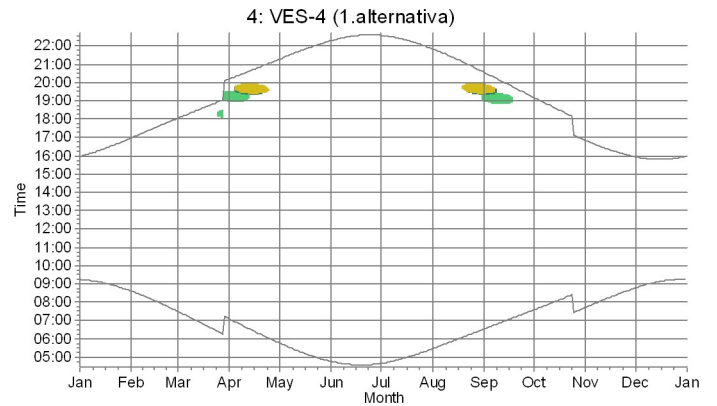

SHADOW - Calendar per WTG, graphical

Shadow receptors

H: Shadow Receptor: Berenti
T: Shadow Receptor: Tirumi

AB: Shadow Receptor: Dziri
AC: Shadow Receptor: Ciekurini

AD: Shadow Receptor: Kraci