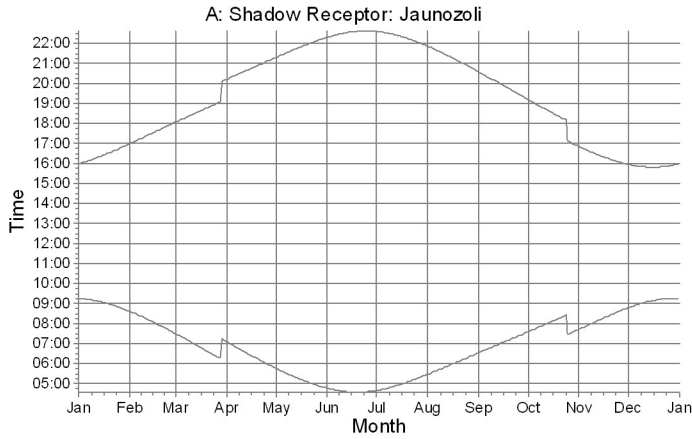

Table layout: For each day in each month the following matrix apply

Day in month	Sun rise (hh:mm)	First time (hh:mm) with flicker	(WTG causing flicker first time)
	Sun set (hh:mm)	Minutes with flicker	Last time (hh:mm) with flicker
			(WTG causing flicker last time)

SHADOW - Calendar, graphical