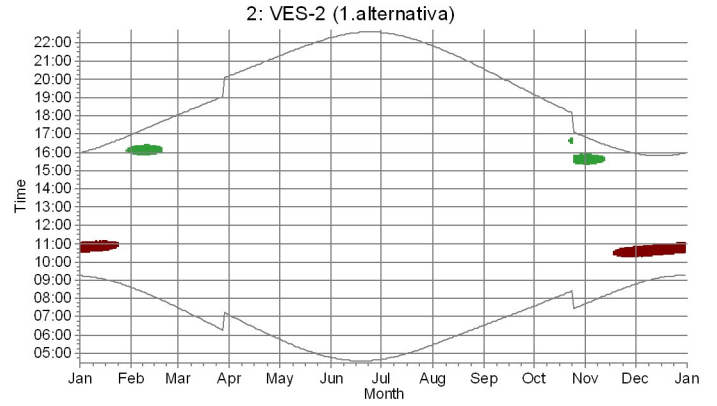

SHADOW - Calendar per WTG, graphical

Shadow receptors

H: Shadow Receptor: Berenti
T: Shadow Receptor: Tirumi

AB: Shadow Receptor: Dziri
AC: Shadow Receptor: Ciekurini

AD: Shadow Receptor: Kraci