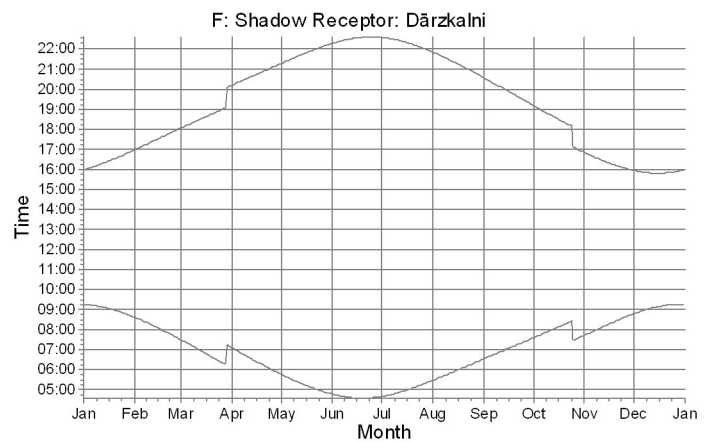

Table layout: For each day in each month the following matrix apply

Day in month	Sun rise (hh:mm)	First time (hh:mm) with flicker	(WTG causing flicker first time)
	Sun set (hh:mm)	Minutes with flicker	Last time (hh:mm) with flicker
			(WTG causing flicker last time)

SHADOW - Calendar, graphical