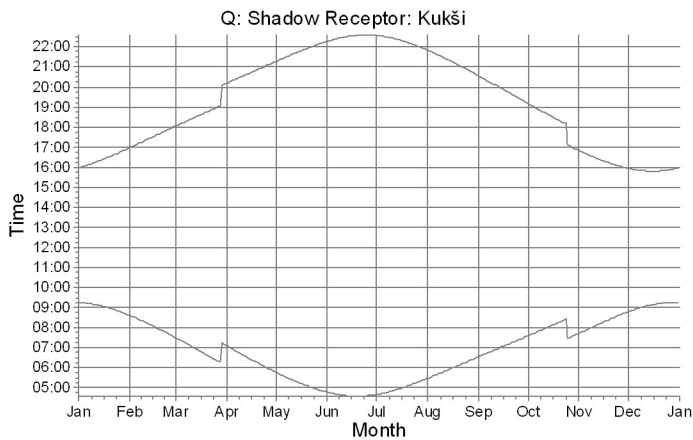

Project:

Sarce 1. alternativa

Licensed user:

Enviroprojekts, SIA

Maza Nometņu iela 31

LV-1002 Rīga

+37129262684

Peteris Blumats / info@enviro.lv

Calculated:

20/07/2021 14:02/3.4.424

SHADOW - Calendar, graphical

WTGs