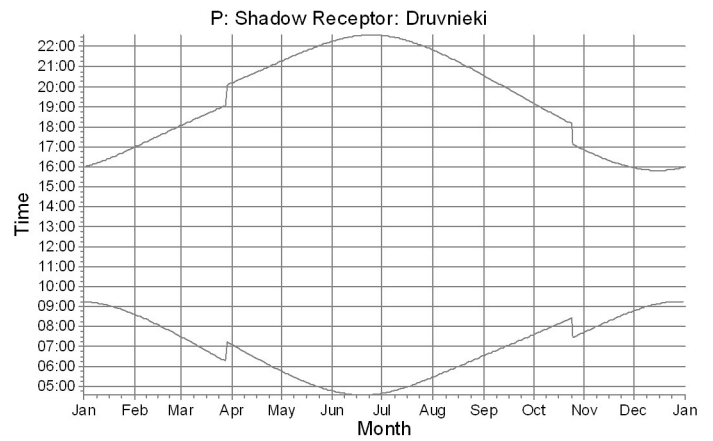

Project:

Sarce 1. alternativa

Licensed user:

Enviroprojekts, SIA

Maza Nometņu iela 31

LV-1002 Rīga

+37129262684

Peteris Blumats / info@enviro.lv

Calculated:

20/07/2021 14:02/3.4.424

SHADOW - Calendar, graphical

WTGs