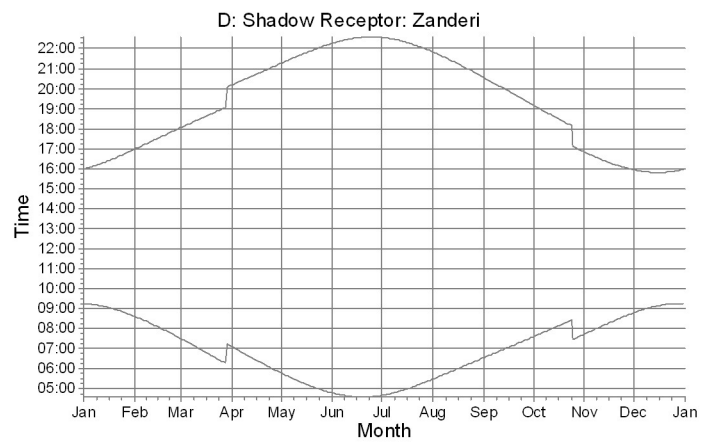

Table layout: For each day in each month the following matrix apply

Day in month	Sun rise (hh:mm)	First time (hh:mm) with flicker	(WTG causing flicker first time)
	Sun set (hh:mm)	Minutes with flicker	Last time (hh:mm) with flicker
			(WTG causing flicker last time)

SHADOW - Calendar, graphical