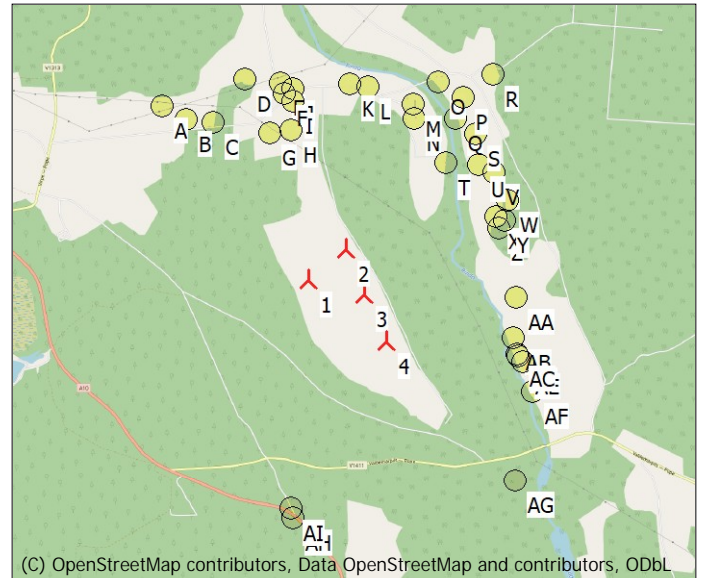

Minimum sun height over horizon for influence 3 °
Day step for calculation 1 days
Time step for calculation 1 minutes

Sunshine probability S (Average daily sunshine hours) []
Jan Feb Mar Apr May Jun Jul Aug Sep Oct Nov Dec
1.16 2.12 4.45 6.25 9.03 9.67 9.68 8.42 5.40 2.84 1.20 0.65

Operational time
0 1 Sum
3,899 3,899 7,798

A ZVI (Zones of Visual Influence) calculation is performed before flicker calculation so non visible WTG do not contribute to calculated flicker values. A WTG will be visible if it is visible from any part of the receiver window. The ZVI calculation is based on the following assumptions:
Height contours used: Elevation Grid Data Object: jaunais_EMDGrid_0(1).wpg (1)
Obstacles used in calculation
Eye height for map: 1.5 m
Grid resolution: 1.0 m

All coordinates are in
Latvian TM LKS92-LKS92 (LV)

WTGs

Y	X	Z	Row data/Description	WTG type			Shadow data				
				Valid	Manufact.	Type-generator	Power, rated [kW]	Rotor diameter [m]	Hub height [m]	Calculation distance [m]	RPM [RPM]
1	374,416	362,833	20.5 VES-1 (1.alternativa)	No	GENVIND	VALDIS-5,600	5,600	160.0	160.0	1,326	20.0
2	374,792	363,122	19.2 VES-2 (1.alternativa)	No	GENVIND	VALDIS-5,600	5,600	160.0	160.0	1,326	20.0
3	374,968	362,670	19.2 VES-3 (1.alternativa)	No	GENVIND	VALDIS-5,600	5,600	160.0	160.0	1,326	20.0
4	375,172	362,199	18.9 VES-4 (1.alternativa)	No	GENVIND	VALDIS-5,600	5,600	160.0	160.0	1,326	20.0

Scale 1:75,000
▲ New WTG   ● Shadow receptor

Shadow receptor-Input

No.	Name	Y	X	Z	Width	Height	Elevation a.g.l.	Slope of window	Direction mode	Eye height (ZVI) a.g.l.
		[m]			[m]	[m]	[m]	[°]		[m]
A	Shadow Receptor: Jaunuzoli	373,011	364,611	27.5	1.5	1.5	1.0	90.0	"Green house mode"	2.5
B	Shadow Receptor: Darzini	373,251	364,471	26.6	1.5	1.5	1.0	90.0	"Green house mode"	2.5
C	Shadow Receptor: Silaraji	373,513	364,431	25.2	1.5	1.5	1.0	90.0	"Green house mode"	2.5
D	Shadow Receptor: Zanderi	373,845	364,856	20.0	1.5	1.5	1.0	90.0	"Green house mode"	2.5
E	Shadow Receptor: Klavini	374,196	364,798	17.8	1.5	1.5	1.0	90.0	"Green house mode"	2.5
F	Shadow Receptor: Darzkalni	374,229	364,694	18.3	1.5	1.5	1.0	90.0	"Green house mode"	2.5
G	Shadow Receptor: Dzirnava	374,079	364,312	19.6	1.5	1.5	1.0	90.0	"Green house mode"	2.5
H	Shadow Receptor: Berenti	374,281	364,321	18.5	1.5	1.5	1.0	90.0	"Green house mode"	2.5
I	Shadow Receptor: Arumkalni	374,315	364,607	17.8	1.5	1.5	1.0	90.0	"Green house mode"	2.5
J	Shadow Receptor: Auzini	374,319	364,737	15.8	1.5	1.5	1.0	90.0	"Green house mode"	2.5
K	Shadow Receptor: Silmalnieki	374,884	364,766	17.9	1.5	1.5	1.0	90.0	"Green house mode"	2.5
L	Shadow Receptor: Bisenieki	375,059	364,738	17.4	1.5	1.5	1.0	90.0	"Green house mode"	2.5
M	Shadow Receptor: Sirupfabrika	375,507	364,540	17.5	1.5	1.5	1.0	90.0	"Green house mode"	2.5
N	Shadow Receptor: Mež malnieki	375,516	364,412	17.5	1.5	1.5	1.0	90.0	"Green house mode"	2.5
O	Shadow Receptor: Popes kartupelu pagrabs	375,767	364,765	19.0	1.5	1.5	1.0	90.0	"Green house mode"	2.5
P	Shadow Receptor: Druvnieki	376,004	364,598	17.4	1.5	1.5	1.0	90.0	"Green house mode"	2.5
Q	Shadow Receptor: Kukš i	375,922	364,402	16.2	1.5	1.5	1.0	90.0	"Green house mode"	2.5
R	Shadow Receptor: Girti	376,307	364,821	21.4	1.5	1.5	1.0	90.0	"Green house mode"	2.5
S	Shadow Receptor: Pakraujas	376,121	364,235	17.1	1.5	1.5	1.0	90.0	"Green house mode"	2.5
T	Shadow Receptor: Tirumi	375,806	363,961	14.3	1.5	1.5	1.0	90.0	"Green house mode"	2.5
U	Shadow Receptor: Krauli	376,142	363,925	19.1	1.5	1.5	1.0	90.0	"Green house mode"	2.5
V	Shadow Receptor: Kurzemnieki	376,294	363,853	22.9	1.5	1.5	1.0	90.0	"Green house mode"	2.5
W	Shadow Receptor: Mež lodes	376,418	363,568	24.5	1.5	1.5	1.0	90.0	"Green house mode"	2.5
X	Shadow Receptor: Kroji	376,300	363,413	23.5	1.5	1.5	1.0	90.0	"Green house mode"	2.5
Y	Shadow Receptor: Vinkalni	376,380	363,365	24.3	1.5	1.5	1.0	90.0	"Green house mode"	2.5
Z	Shadow Receptor: Salini	376,319	363,290	24.2	1.5	1.5	1.0	90.0	"Green house mode"	2.5
AA	Shadow Receptor: Atmatas	376,472	362,603	24.6	1.5	1.5	1.0	90.0	"Green house mode"	2.5

To be continued on next page...