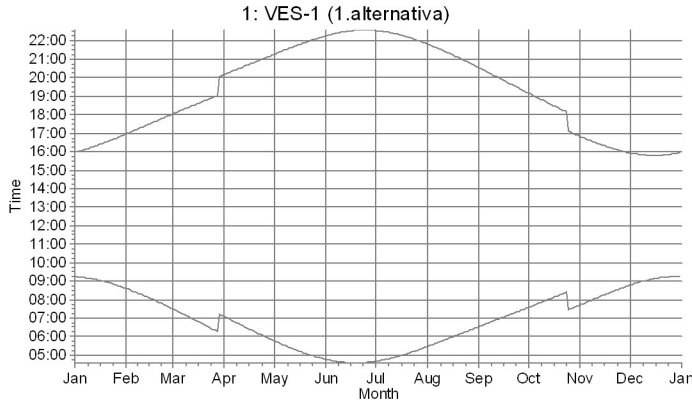

SHADOW - Calendar per WTG, graphical

Shadow receptors

H: Shadow Receptor: Berenti
T: Shadow Receptor: Tirumi

AB: Shadow Receptor: Dziri
AC: Shadow Receptor: Ciekurini

AD: Shadow Receptor: Kraci